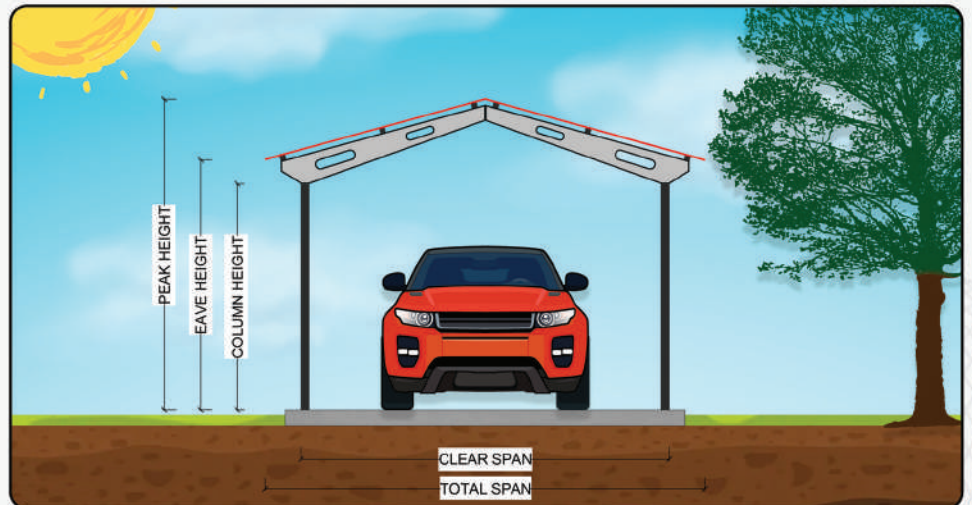

COMPACT (CS)	MID-SIZE (MS)	FULL-SIZE (FS)
CAR MODEL	Hyundai i20 Suzuki Baleno Honda Amaze Suzuki Swift Honda City Škoda Octavia Renault Kwid, Etc.	Mercedes-Benz KIA Sonet Škoda Superb Audi A8 Tata Punch Renault Kiger Honda WR-V, Etc.	Toyota Innova Suzuki Ertiga Mahindra Marazzo Kia Carnival Toyota Land Cruiser Renault Duster Toyota Fortuner, Etc.
CARPORT SIZE	4333 x 6060 mm	4333 x 6060 mm	4333 x 7060 mm
PLINTH AREA	283 sq. ft.	283 sq. ft.	330 sq. ft.
ROOF AREA	296 sq. ft.	296 sq. ft.	345 sq. ft.

TABLE - 1 :
(CARPORT SIZES)
STANDARD CARPORTS SIZES WITH RELEVANT CAR MODELS.

PLINTH AREA : FOOTPRINT AREA OF ROOF.
ROOF AREA : LATERAL AREA OF ROOF.

* The sizes shown above are standard sizes. Customised sizes can also be tailor made for special locations & uses.

roof after roof & year after year we have earned the trust of over 500 satisfied customers.