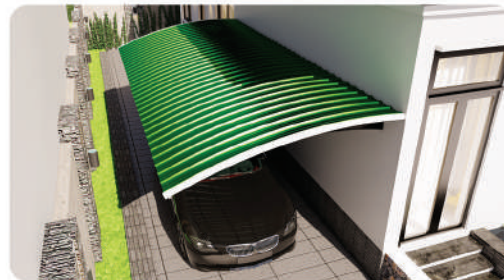

MODERN SERIES - 04 CANTILEVER TYPE

PRODUCT STYLE : **LEAN REVERSE**
PRODUCT CODE : **MS-PCLR-04**
SUPPORT TYPE : **CANTILEVER**
ROOF MATERIAL : **PPGL / PC / TM**
AVAILABLE SIZES : **CS / MS**

MODERN SERIES - 05 WALL MOUNTED TYPE

PRODUCT STYLE : **SEMI MOUNTED**
PRODUCT CODE : **MS-CSW-05**
SUPPORT TYPE : **WALL MOUNTED**
ROOF MATERIAL : **PPGL / PC / TM**
AVAILABLE SIZES : **CS**

MODERN SERIES - 06 WALL MOUNTED TYPE

PRODUCT STYLE : **LEAN MOUNTED**
PRODUCT CODE : **MS-CLW-06**
SUPPORT TYPE : **WALL MOUNTED**
ROOF MATERIAL : **PPGL / PC / TM**
AVAILABLE SIZES : **CS**