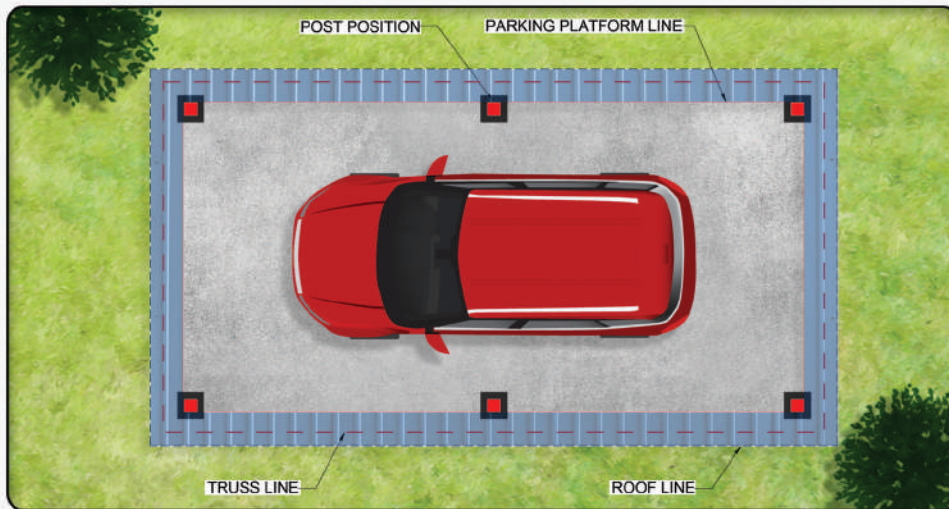

CARPORT PLAN (ILLUSTRATION)

AVAILABLE IN 3 SIZES

- COMPACT SIZE (CS)
- MID-SIZE (MS)
- FULL-SIZE (FS)

■ - COLUMN

- PAVEMENT

- ROOF

CARPORT ELEVATION (ILLUSTRATION)

- PEAK HEIGHT - 9' 0"
- EAVE HEIGHT - 7' 6"
- COLUMN HEIGHT - 7' 0"
- CLEAR SPAN - 11' 6"
- TOTAL SPAN - 13' 6"