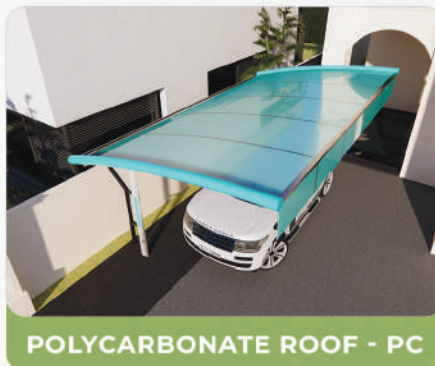

AVAILABLE IN

METAL ROOF - PPGL

POLYCARBONATE ROOF - PC

TENSILE MEMBRANE - TM

Our carports transform the look of your house and your lifestyle.

* The images shown are for visualization purposes only.

- Contemporary Design
- Minimal Maintenance
- HQ raw material used
- Customisable product
- Factory Finish
- Flawless Fabrication