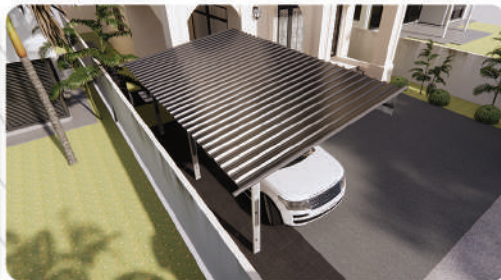

ORNAMENTAL SERIES - 05 CANTILEVER TYPE

PRODUCT STYLE : **LEAN REVERSE**
PRODUCT CODE : **OS-PCLR-05**
SUPPORT TYPE : **CANTILEVER**
ROOF MATERIAL : **PPGL / PC / TM**
AVAILABLE SIZES : **CS / MS**