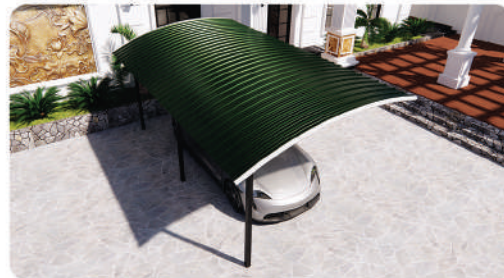

MODERN SERIES - 02 GABLED TYPE

PRODUCT STYLE : **GABLE**
PRODUCT CODE : **MS-PDG-02**
SUPPORT TYPE : **STANDARD**
ROOF MATERIAL : **PPGL / PC**
AVAILABLE SIZES : **CS / MS / FS**